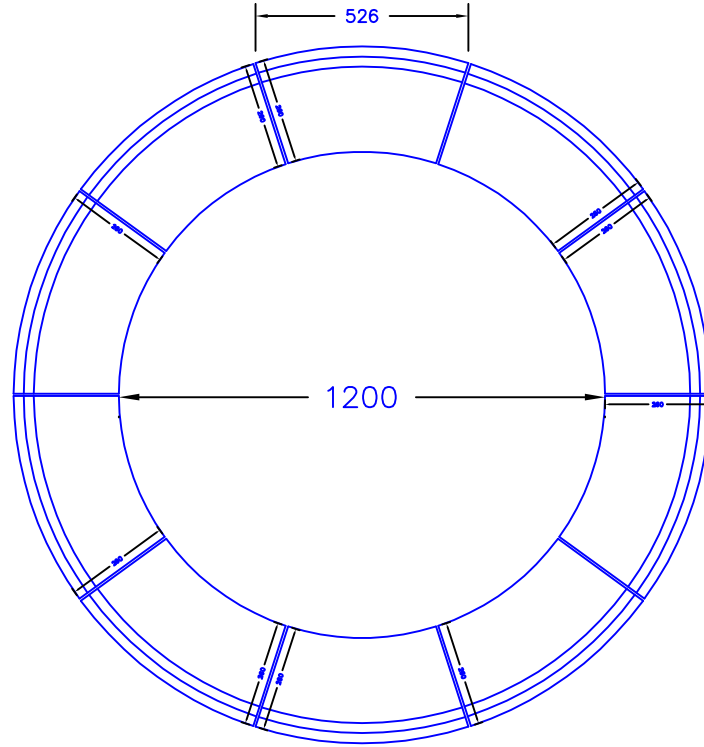

ILAM Stone Ltd
Lydford Road
Meadow Lane
Industrial Estate
Alfreton
Derbyshire DE55 7RQ
Phone: 01773 520088 (general)
Phone 01773 520142 (sales & estimating)
Fax 01773 520077

Pond Surround in 10 stones

* Other designs can be made to suit customers requirements