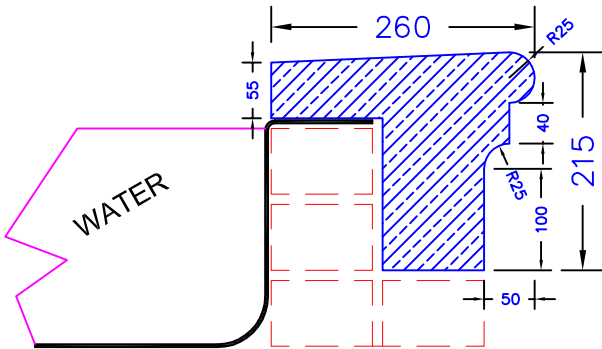

ILAM Stone Ltd
Lydford Road
Meadow Lane
Industrial Estate
Alfreton
Derbyshire DE55 7RQ
Phone: 01773 520088 (general)
Phone 01773 520142 (sales & estimating)
Fax 01773 520077

Pond Surround in 10 stones

* Other designs can be made to suit customers requirements