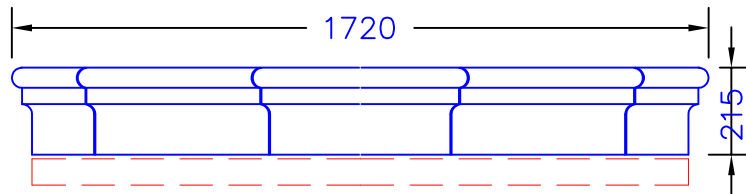

ILAM Stone Ltd
Lydford Road
Meadow Lane
Industrial Estate
Alfreton
Derbyshire DE55 7RQ
Phone: 01773 520088 (general)
Phone 01773 520142 (sales & estimating)
Fax 01773 520077

Pond Surround in 10 stones

* Other designs can be made to suit customers requirements